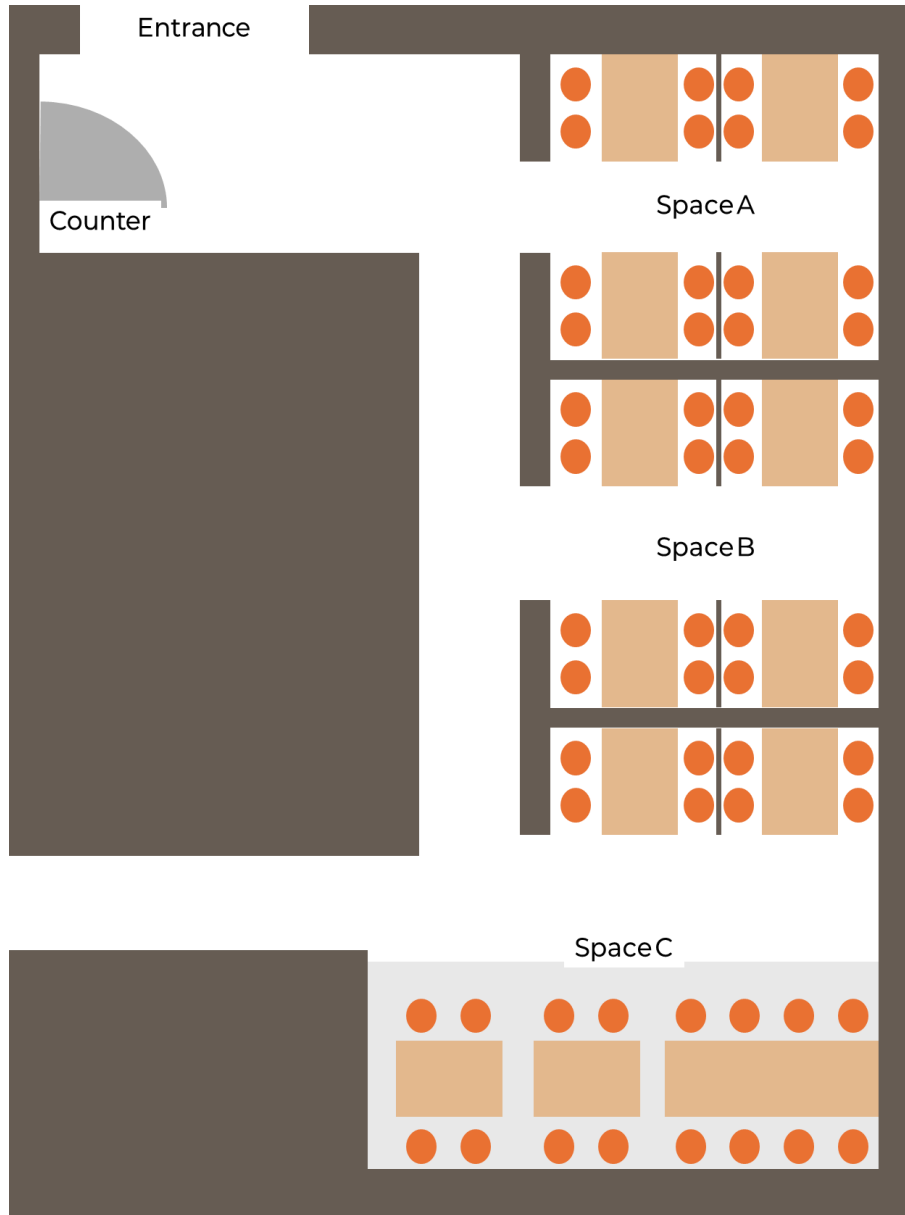

Entrance of the building (1F)

Sign of the restaurant

Entrance of the building (B1F)

'Modam Dining' is located in B1F of 'D Palace' Building.

Entrance Gate of Modam Dining

# <Layout of Modam Dining>

Table

Seat

# <Total number of the seats: 56 seats>

Space	Seats
Space A	$4 \times 4 = 16$
Space B	$4 \times 4 = 16$
Space C	$2 \times 4 + 4 \times 4 = 24$

Entrance and Counter

**Space A (Left side)**

**Space C (Left side)**

**Space C (Right side)**

**Space C (Left and Right side)**