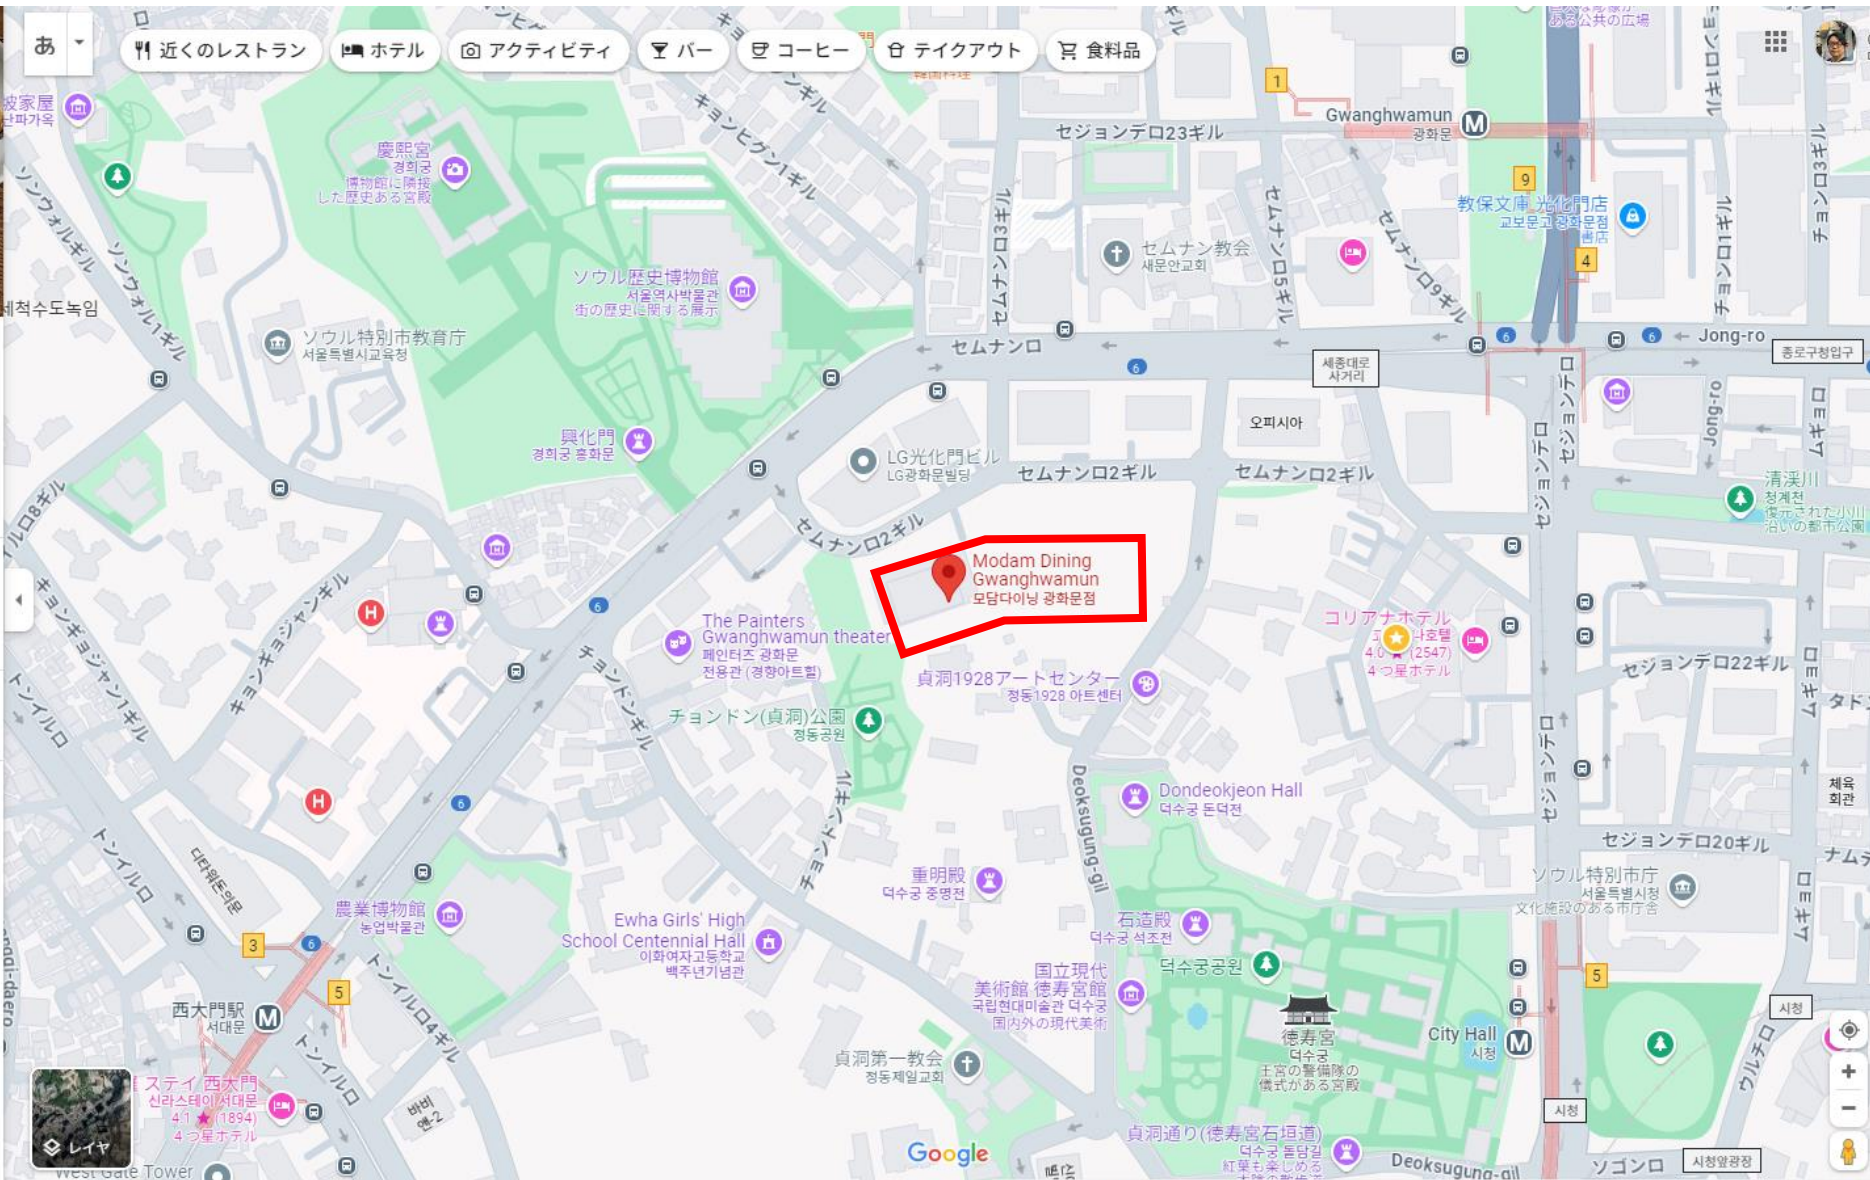

1 6 4 Sinmunno 2(i)-ga, Jongno District, Seoul

まもなく閉店: 22:00 · 開店時間: ± 11:00

席を予約する  
catchtable.net

050-71387-0731

HX9C+CV ソウル

ビジネス オーナーですか?

マップのアクティビティ

The building 'D Palace' where 'Modam Dining' is located

Entrance of the building (1F)

Sign of the restaurant

Entrance of the building (B1F)

'Modam Dining' is located in B1F of 'D Palace' Building.

Entrance Gate of Modam Dining