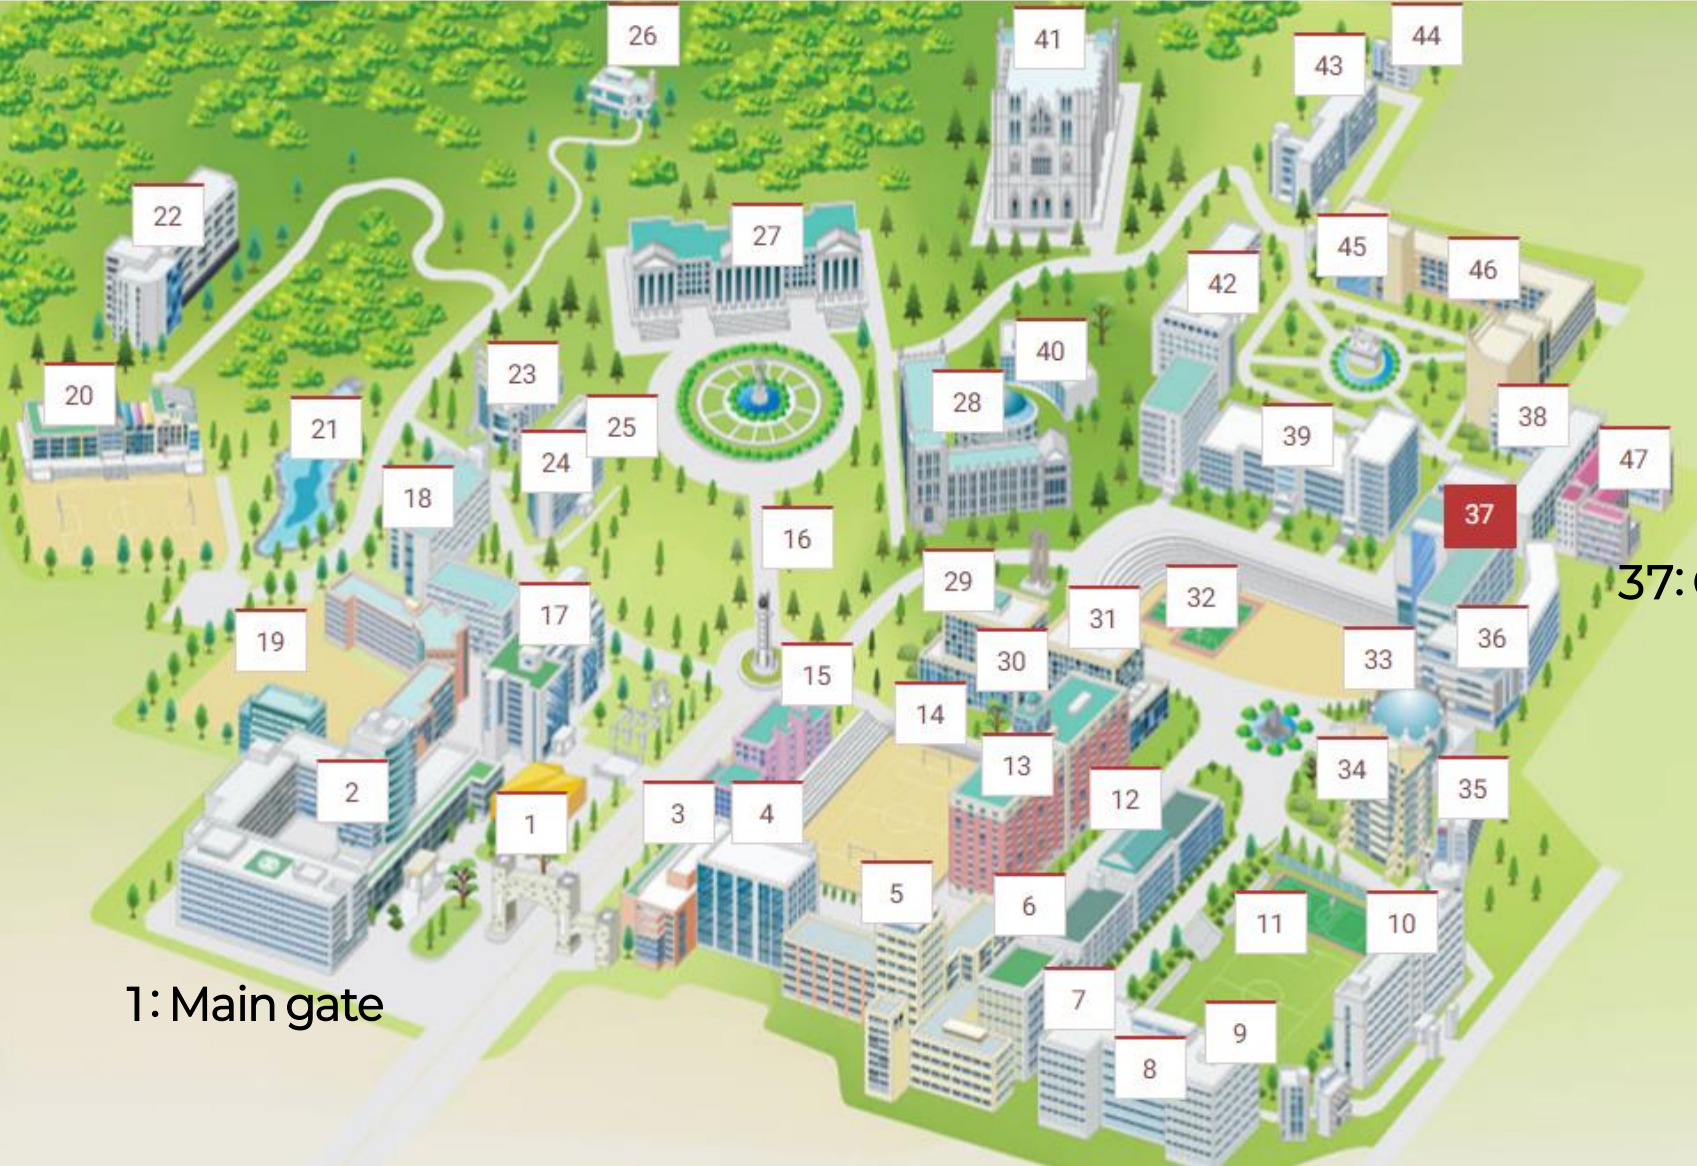

Conference Venue: ORBIS Hall, Rooms 252-255, Kyung Hee University

1: Main gate

37: ORBIS Hall